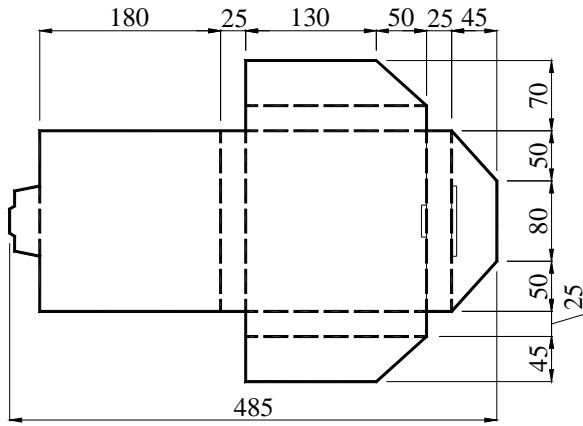

I PACKAGE(reference to EIA-481)
Tape Dimensions(unit : mm)

A	B	C	D	E	F	L1	W	t
1.5+0.1/0	4.0±0.1	4.0±0.1	3.5±0.1	8.0±0.3	0.9±0.1	3.4±0.1	2.7±0.1	0.3±0.1

Reel Dimensions(unit: mm)

G	H	I	J	K	L	M
2.5	13.5	21.6	60.0	178	9.5	1.6

*3000pcs/Reel

Carton Dimension (unit : mm)

1 reel = 1 Inner box

20 Inner boxes = 1 Carton

60kpcs = 1 Carton