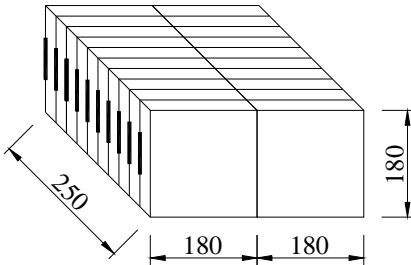

I PACKAGE(reference to EIA-481)
Tape Dimensions(unit : mm)

A	B	C	D	E	F	L1	W	t
1.5+0.1/0	4.0±0.1	4.0±0.1	3.5±0.1	8.0±0.3	0.9±0.1	3.4±0.1	2.7±0.1	0.3±0.1

Reel Dimensions(unit: mm)

G	H	I	J	K	L	M
2.5	13.5	21.6	60.0	178	9.5	1.6

*3000pcs/Reel

Carton Dimension (unit : mm)

1 reel = 1 Inner box

20 Inner boxes = 1 Carton

60kpcs = 1 Carton