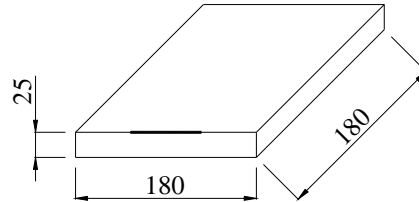

I PACKAGE(reference to EIA-481)
Tape Dimensions(unit : mm)

A	B	C	D	E	F	L1	W	t
1.5+0.1/0	4.0±0.1	4.0±0.1	3.5±0.1	8.0±0.3	0.9±0.1	3.4±0.1	2.7±0.1	0.3±0.1

Reel Dimensions(unit: mm)

G	H	I	J	K	L	M
2.5	13.5	21.6	60.0	178	9.5	1.6

*3000pcs/Reel

Carton Dimension (unit : mm)

1 reel = 1 Inner box

20 Inner boxes = 1 Carton

60kpcs = 1 Carton