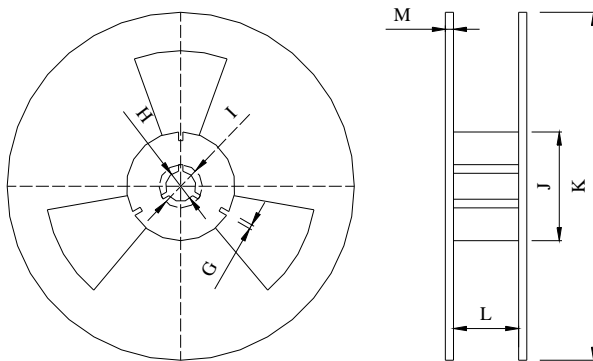

I PACKAGE(reference to EIA-481)
Tape Dimensions(unit : mm)

A	B	C	D	E	F	L1	W	t
1.5+0.1/0	4.0±0.1	4.0±0.1	3.5±0.1	8.0±0.3	0.9±0.1	3.4±0.1	2.7±0.1	0.3±0.1

Reel Dimensions(unit: mm)

G	H	I	J	K	L	M
2.5	13.5	21.6	60.0	178	9.5	1.6

*3000pcs/Reel

Carton Dimension (unit : mm)

1 reel = 1 Inner box

20 Inner boxes = 1 Carton

60kpcs = 1 Carton