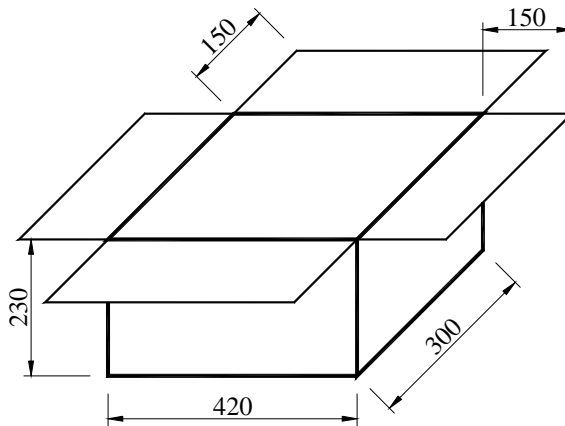

I PACKAGE(reference to EIA-481)
Tape Dimensions(unit : mm)

A	B	C	D	E	F	L1	W	t
1.5+0.1/0	4.0±0.1	4.0±0.1	3.5±0.1	8.0±0.3	0.9±0.1	3.4±0.1	2.7±0.1	0.3±0.1

Reel Dimensions(unit: mm)

G	H	I	J	K	L	M
2.5	13.5	21.6	60.0	178	9.5	1.6

*3000pcs/Reel

Carton Dimension (unit : mm)

1 reel = 1 Inner box

20 Inner boxes = 1 Carton

60kpcs = 1 Carton