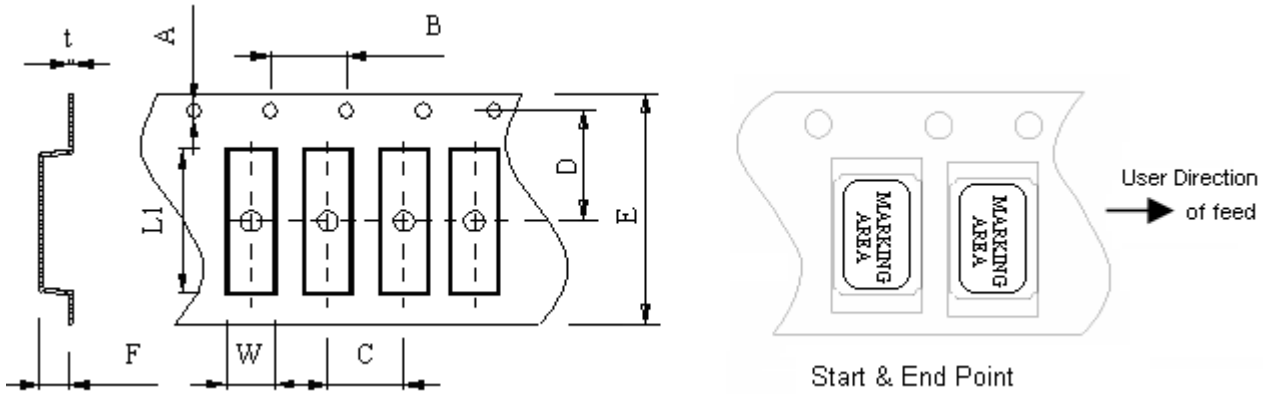

I PACKAGE(reference to EIA-481)
Tape Dimensions(unit : mm)

A	B	C	D	E	F	L1	W	t
1.5+0.1/0	4.0±0.1	4.0±0.1	3.5±0.1	8.0±0.3	0.9±0.1	3.4±0.1	2.7±0.1	0.3±0.1

Reel Dimensions(unit: mm)

G	H	I	J	K	L	M
2.5	13.5	21.6	60.0	178	9.5	1.6

*3000pcs/Reel

Carton Dimension (unit : mm)

1 reel = 1 Inner box

20 Inner boxes = 1 Carton

60kpcs = 1 Carton