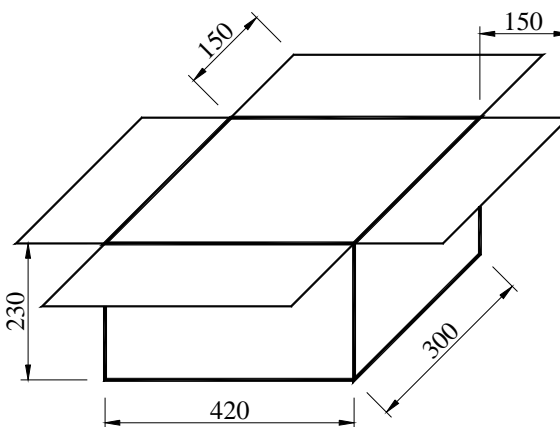

I PACKAGE(reference to EIA-481)

Tape Dimensions(unit : mm)

A	B	C	D	E	F	L1	W	t
1.50	4.0	4.0	3.5	8.0	1.0	2.75	2.25	0.2

Reel Dimensions(unit: mm)

G	H	I	J	K	L	M
2.5	13.5	21.6	60.0	178	9.5	1.6

*3000pcs/Reel

Carton Dimension (unit : mm)

1 reel = 1 Inner box

20 Inner boxes = 1 Carton

60kpcs = 1 Carton