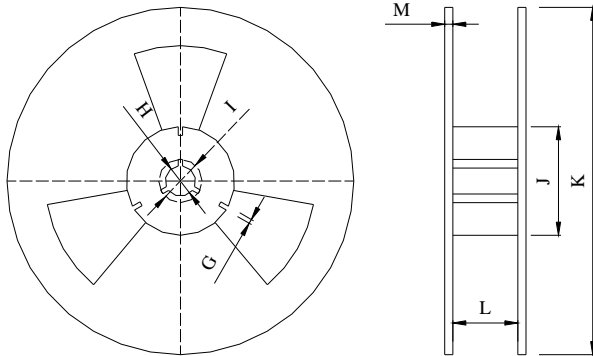

I PACKAGE(reference to EIA-481)

Tape Dimensions(unit : mm)

A	B	C	D	E	F	L1	W	t
1.50	4.0	4.0	3.5	8.0	1.0	2.75	2.25	0.2

Reel Dimensions(unit: mm)

G	H	I	J	K	L	M
2.5	13.5	21.6	60.0	178	9.5	1.6

*3000pcs/Reel

Carton Dimension (unit : mm)

1 reel = 1 Inner box

20 Inner boxes = 1 Carton

60kpcs = 1 Carton