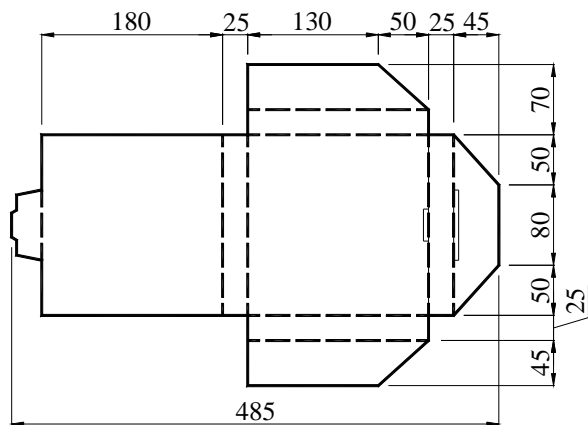

I PACKAGE(reference to EIA-481)

Tape Dimensions(unit : mm)

A	B	C	D	E	F	L1	W	t
1.50	4.0	4.0	3.5	8.0	1.0	2.75	2.25	0.2

Reel Dimensions(unit: mm)

G	H	I	J	K	L	M
2.5	13.5	21.6	60.0	178	9.5	1.6

*3000pcs/Reel

Carton Dimension (unit : mm)

1 reel = 1 Inner box

20 Inner boxes = 1 Carton

60kpcs = 1 Carton