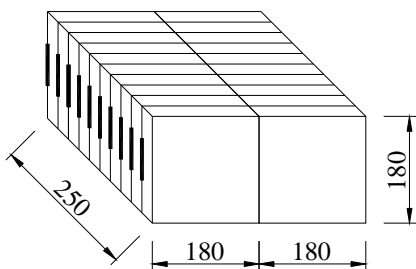

I PACKAGE(reference to EIA-481)

Tape Dimensions(unit : mm)

A	B	C	D	E	F	L1	W	t
1.50	4.0	4.0	3.5	8.0	1.0	2.75	2.25	0.2

Reel Dimensions(unit: mm)

G	H	I	J	K	L	M
2.5	13.5	21.6	60.0	178	9.5	1.6

*3000pcs/Reel

Carton Dimension (unit : mm)

1 reel = 1 Inner box

20 Inner boxes = 1 Carton

60kpcs = 1 Carton