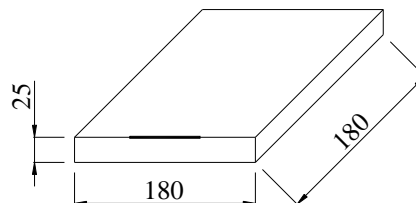

I PACKAGE(reference to EIA-481)

Tape Dimensions(unit : mm)

A	B	C	D	E	F	L1	W	t
1.50	4.0	4.0	3.5	8.0	1.0	2.75	2.25	0.2

Reel Dimensions(unit: mm)

G	H	I	J	K	L	M
2.5	13.5	21.6	60.0	178	9.5	1.6

*3000pcs/Reel

Carton Dimension (unit : mm)

1 reel = 1 Inner box

20 Inner boxes = 1 Carton

60kpcs = 1 Carton