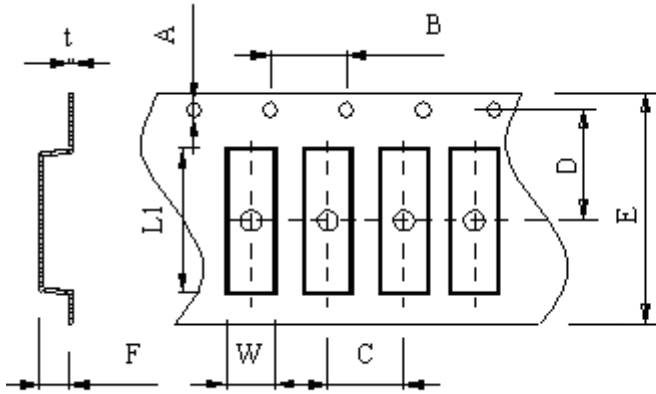

I PACKAGE(reference to EIA-481)

Tape Dimensions(unit : mm)

A	B	C	D	E	F	L1	W	t
1.50	4.0	4.0	3.5	8.0	1.0	2.75	2.25	0.2

Reel Dimensions(unit: mm)

G	H	I	J	K	L	M
2.5	13.5	21.6	60.0	178	9.5	1.6

*3000pcs/Reel

Carton Dimension (unit : mm)

1 reel = 1 Inner box

20 Inner boxes = 1 Carton

60kpcs = 1 Carton