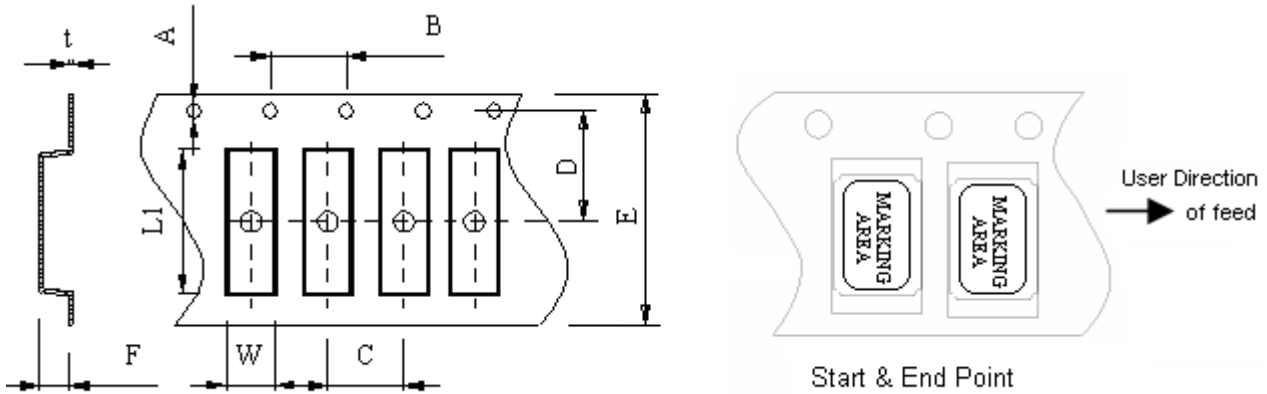

**I PACKAGE(reference to EIA-481)**
*Tape Dimensions(unit : mm)*

A	B	C	D	E	F	L1	W	t
1.50	4.0	4.0	3.5	8.0	0.65	2.25	1.85	0.2

*Reel Dimensions(unit: mm)*

G	H	I	J	K	L	M
2.5	13.5	21.6	60.0	178	9.5	1.6

\*3000pcs/Reel

Carton Dimension (unit : mm)

1 reel = 1 Inner box

20 Inner boxes = 1 Carton

60kpcs = 1 Carton