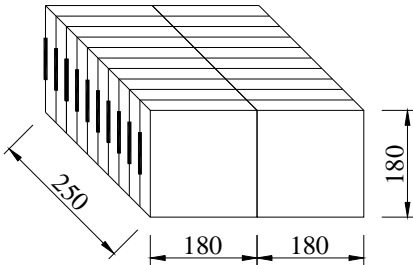

**I PACKAGE(reference to EIA-481)**
*Tape Dimensions(unit : mm)*

A	B	C	D	E	F	L1	W	t
1.50	4.0	4.0	3.5	8.0	0.65	2.25	1.85	0.2

*Reel Dimensions(unit: mm)*

G	H	I	J	K	L	M
2.5	13.5	21.6	60.0	178	9.5	1.6

\*3000pcs/Reel

Carton Dimension (unit : mm)

1 reel = 1 Inner box

20 Inner boxes = 1 Carton

60kpcs = 1 Carton