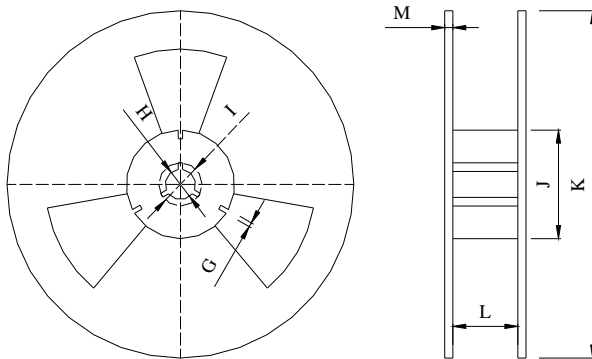

**I PACKAGE(reference to EIA-481)**
*Tape Dimensions(unit : mm)*

A	B	C	D	E	F	L1	W	t
1.50	4.0	4.0	3.5	8.0	0.65	2.25	1.85	0.2

*Reel Dimensions(unit: mm)*

G	H	I	J	K	L	M
2.5	13.5	21.6	60.0	178	9.5	1.6

\*3000pcs/Reel

Carton Dimension (unit : mm)

1 reel = 1 Inner box

20 Inner boxes = 1 Carton

60kpcs = 1 Carton