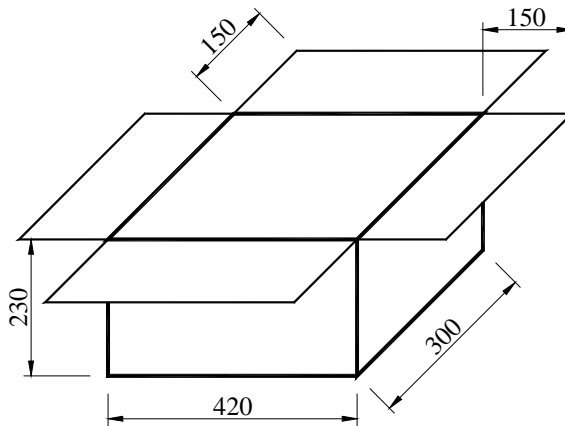

**I PACKAGE(reference to EIA-481)**
*Tape Dimensions(unit : mm)*

A	B	C	D	E	F	L1	W	t
1.50	4.0	4.0	3.5	8.0	0.65	2.25	1.85	0.2

*Reel Dimensions(unit: mm)*

G	H	I	J	K	L	M
2.5	13.5	21.6	60.0	178	9.5	1.6

\*3000pcs/Reel

Carton Dimension (unit : mm)

1 reel = 1 Inner box

20 Inner boxes = 1 Carton

60kpcs = 1 Carton