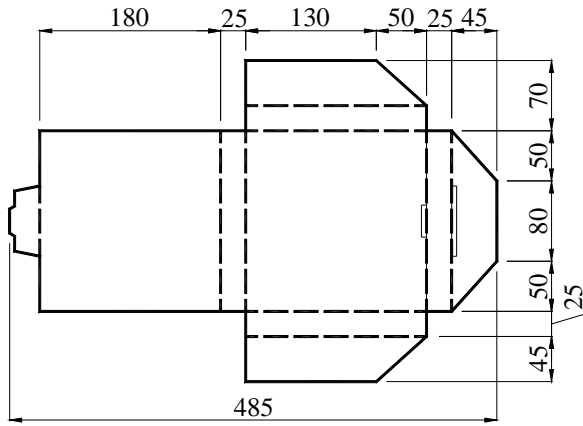

**I PACKAGE(reference to EIA-481)**
*Tape Dimensions(unit : mm)*

A	B	C	D	E	F	L1	W	t
1.50	4.0	4.0	3.5	8.0	0.65	2.25	1.85	0.2

*Reel Dimensions(unit: mm)*

G	H	I	J	K	L	M
2.5	13.5	21.6	60.0	178	9.5	1.6

\*3000pcs/Reel

Carton Dimension (unit : mm)

1 reel = 1 Inner box

20 Inner boxes = 1 Carton

60kpcs = 1 Carton