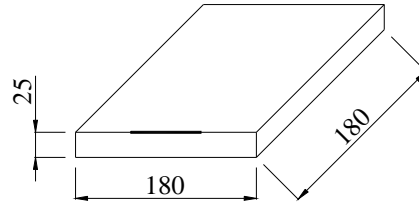

**I PACKAGE(reference to EIA-481)**
*Tape Dimensions(unit : mm)*

A	B	C	D	E	F	L1	W	t
1.50	4.0	4.0	3.5	8.0	0.65	2.25	1.85	0.2

*Reel Dimensions(unit: mm)*

G	H	I	J	K	L	M
2.5	13.5	21.6	60.0	178	9.5	1.6

\*3000pcs/Reel

Carton Dimension (unit : mm)

1 reel = 1 Inner box

20 Inner boxes = 1 Carton

60kpcs = 1 Carton