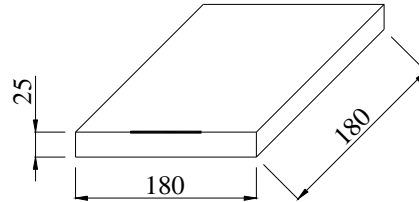

I PACKAGE(REFERENCE TO EIA-481)

Tape Dimensions(unit : mm)

A	B	C	D	E	F	L1	W	t
1.50	4.0	4.0	3.5	8.0	0.65	2.25	1.85	0.2

Reel Dimensions(unit: mm)

G	H	I	J	K	L	M
2.5	13.5	21.6	60.0	178	9.5	1.6

*3000pcs/Reel

Carton Dimension (unit : mm)

1 reel = 1 Inner box

20 Inner boxes = 1 Carton

60kpcs = 1 Carton