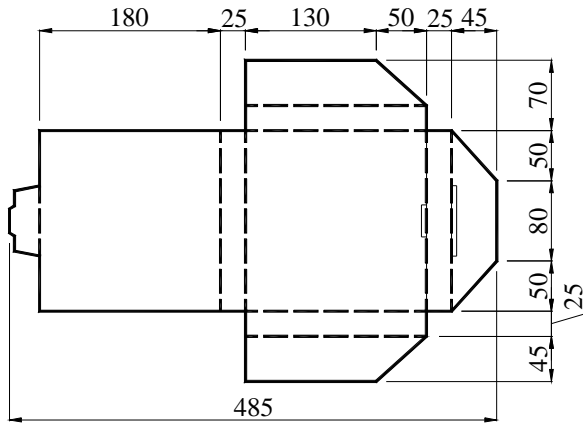

I PACKAGE(REFERENCE TO EIA-481)

Tape Dimensions(unit : mm)

A	B	C	D	E	F	L1	W	t
1.50	4.0	4.0	3.5	8.0	0.65	2.25	1.85	0.2

Reel Dimensions(unit: mm)

G	H	I	J	K	L	M
2.5	13.5	21.6	60.0	178	9.5	1.6

*3000pcs/Reel

Carton Dimension (unit : mm)

1 reel = 1 Inner box

20 Inner boxes = 1 Carton

60kpcs = 1 Carton