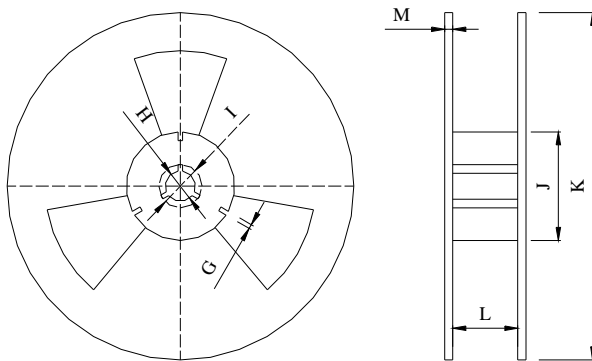

I PACKAGE(REFERENCE TO EIA-481)

Tape Dimensions(unit : mm)

A	B	C	D	E	F	L1	W	t
1.50	4.0	4.0	3.5	8.0	0.65	2.25	1.85	0.2

Reel Dimensions(unit: mm)

G	H	I	J	K	L	M
2.5	13.5	21.6	60.0	178	9.5	1.6

*3000pcs/Reel

Carton Dimension (unit : mm)

1 reel = 1 Inner box

20 Inner boxes = 1 Carton

60kpcs = 1 Carton