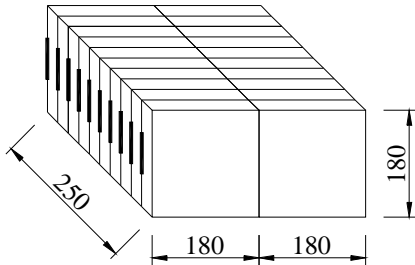

I PACKAGE(REFERENCE TO EIA-481)

Tape Dimensions(unit : mm)

A	B	C	D	E	F	L1	W	t
1.50	4.0	4.0	3.5	8.0	0.65	2.25	1.85	0.2

Reel Dimensions(unit: mm)

G	H	I	J	K	L	M
2.5	13.5	21.6	60.0	178	9.5	1.6

*3000pcs/Reel

Carton Dimension (unit : mm)

1 reel = 1 Inner box

20 Inner boxes = 1 Carton

60kpcs = 1 Carton