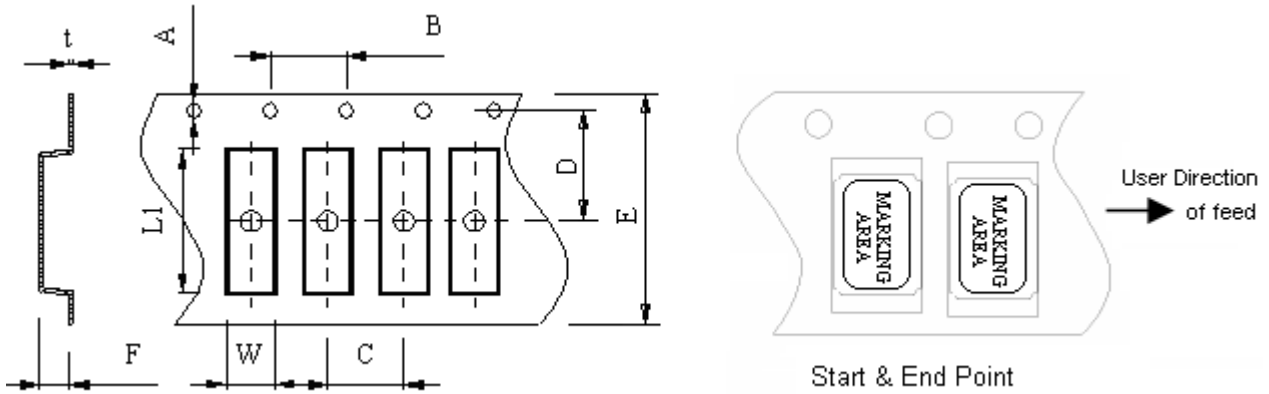

I PACKAGE(REFERENCE TO EIA-481)

Tape Dimensions(unit : mm)

A	B	C	D	E	F	L1	W	t
1.50	4.0	4.0	3.5	8.0	0.65	2.25	1.85	0.2

Reel Dimensions(unit: mm)

G	H	I	J	K	L	M
2.5	13.5	21.6	60.0	178	9.5	1.6

*3000pcs/Reel

Carton Dimension (unit : mm)

1 reel = 1 Inner box

20 Inner boxes = 1 Carton

60kpcs = 1 Carton