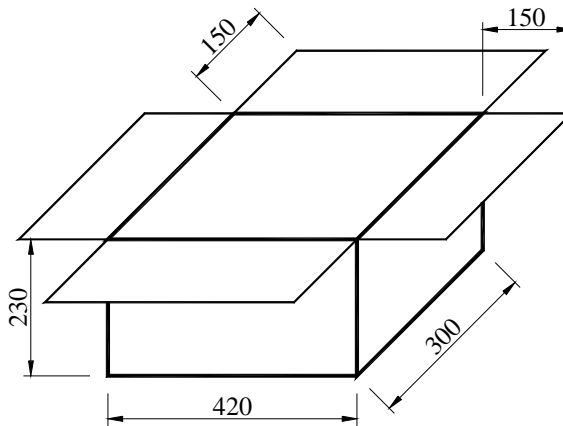

I PACKAGE(REFERENCE TO EIA-481)

Tape Dimensions(unit : mm)

A	B	C	D	E	F	L1	W	t
1.50	4.0	4.0	3.5	8.0	0.65	2.25	1.85	0.2

Reel Dimensions(unit: mm)

G	H	I	J	K	L	M
2.5	13.5	21.6	60.0	178	9.5	1.6

*3000pcs/Reel

Carton Dimension (unit : mm)

1 reel = 1 Inner box

20 Inner boxes = 1 Carton

60kpcs = 1 Carton