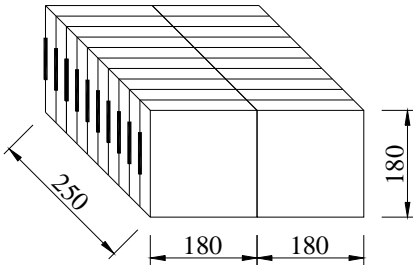

I PACKAGE (units : mm)

Tape Dimensions(unit : mm)

A	B	C	D	E	F	L1	W	t
1.50	4.0	4.0	1.75	12.0	1.0	3.6	1.9	0.3

Reel Dimensions(unit: mm)

G	H	I	J	K	L	M
2.0	13.0	21.0	60.0	178	13.0	1.2

*3000pcs/Reel

Carton Dimension (unit : mm)

1 reel = 1 Inner box

20 Inner boxes = 1 Carton

60kpcs = 1 Carton