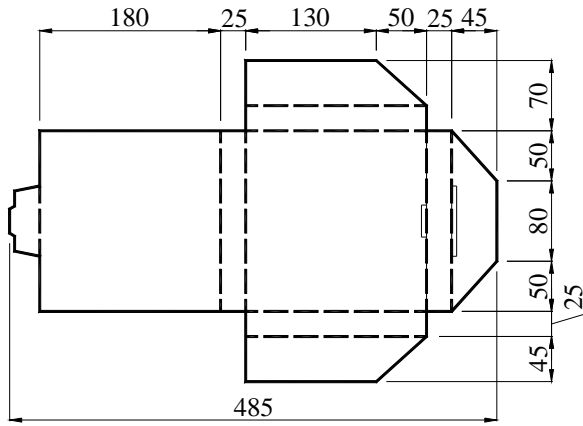

I PACKAGE (units : mm)

Tape Dimensions(unit : mm)

A	B	C	D	E	F	L1	W	t
1.50	4.0	4.0	1.75	12.0	1.0	3.6	1.9	0.3

Reel Dimensions(unit: mm)

G	H	I	J	K	L	M
2.0	13.0	21.0	60.0	178	13.0	1.2

*3000pcs/Reel

Carton Dimension (unit : mm)

1 reel = 1 Inner box

20 Inner boxes = 1 Carton

60kpcs = 1 Carton