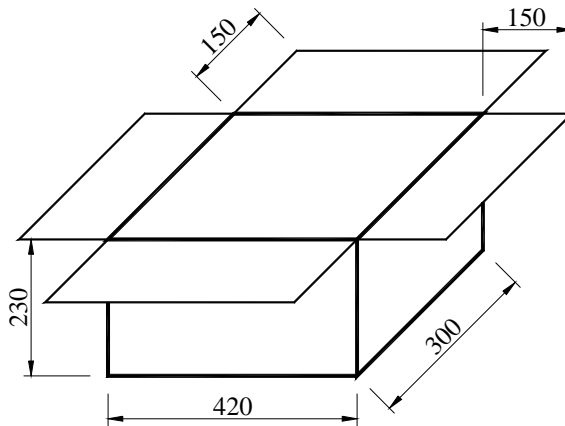

I PACKAGE (units : mm)

Tape Dimensions(unit : mm)

A	B	C	D	E	F	L1	W	t
1.50	4.0	4.0	1.75	12.0	1.0	3.6	1.9	0.3

Reel Dimensions(unit: mm)

G	H	I	J	K	L	M
2.0	13.0	21.0	60.0	178	13.0	1.2

*3000pcs/Reel

Carton Dimension (unit : mm)

1 reel = 1 Inner box

20 Inner boxes = 1 Carton

60kpcs = 1 Carton