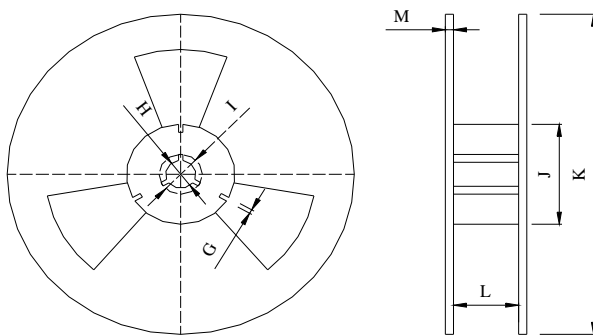

I PACKAGE (units : mm)

Tape Dimensions(unit : mm)

A	B	C	D	E	F	L1	W	t
1.50	4.0	4.0	1.75	12.0	1.0	3.6	1.9	0.3

Reel Dimensions(unit: mm)

G	H	I	J	K	L	M
2.0	13.0	21.0	60.0	178	13.0	1.2

*3000pcs/Reel

Carton Dimension (unit : mm)

1 reel = 1 Inner box

20 Inner boxes = 1 Carton

60kpcs = 1 Carton