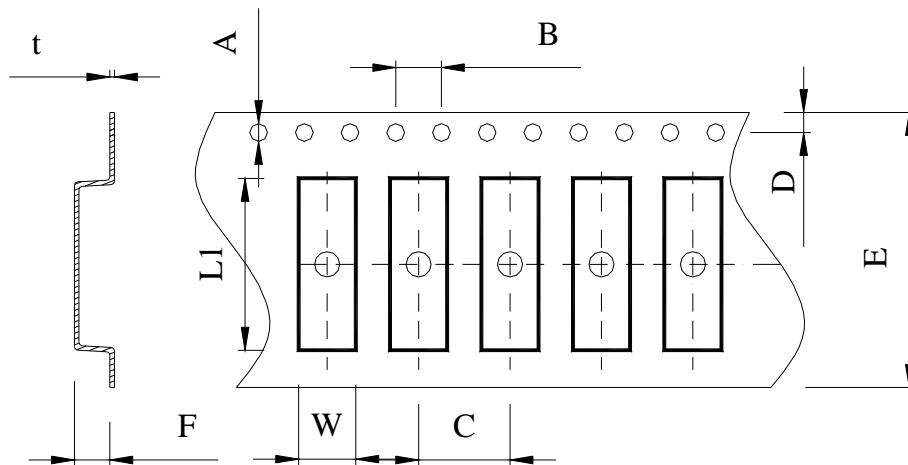

I PACKAGE (units : mm)

Tape Dimensions(unit : mm)

A	B	C	D	E	F	L1	W	t
1.50	4.0	4.0	1.75	12.0	1.0	3.6	1.9	0.3

Reel Dimensions(unit: mm)

G	H	I	J	K	L	M
2.0	13.0	21.0	60.0	178	13.0	1.2

*3000pcs/Reel

Carton Dimension (unit : mm)

1 reel = 1 Inner box

20 Inner boxes = 1 Carton

60kpcs = 1 Carton