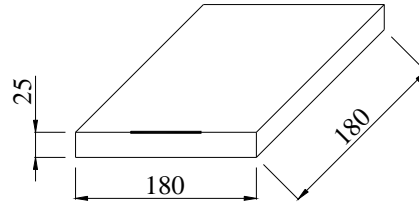

I PACKAGE (units : mm)

Tape Dimensions(unit : mm)

A	B	C	D	E	F	L1	W	t
1.50	4.0	4.0	1.75	12.0	1.0	3.6	1.9	0.3

Reel Dimensions(unit: mm)

G	H	I	J	K	L	M
2.0	13.0	21.0	60.0	178	13.0	1.2

*3000pcs/Reel

Carton Dimension (unit : mm)

1 reel = 1 Inner box

20 Inner boxes = 1 Carton

60kpcs = 1 Carton