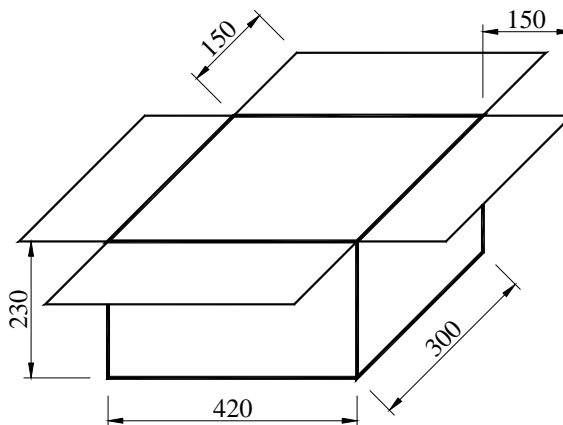

I PACKAGE(reference to EIA-481)

Tape Dimensions(unit : mm)

A	B	C	D	E	F	L1	W	t
1.50±0.2	4.0±0.2	8.0±0.1	7.5±0.2	16.0±0.2	2.0	7.4±0.1	5.4±0.1	0.3

Reel Dimensions(unit: mm)

G	H	I	J	K	L	M
2.5	13.5	21.6	60.0	178	17.5	1.6

*1000pcs/Reel

Carton Dimension (unit : mm)

1 reel = 1 Inner box

20 Inner boxes = 1 Carton

20kpcs = 1 Carton