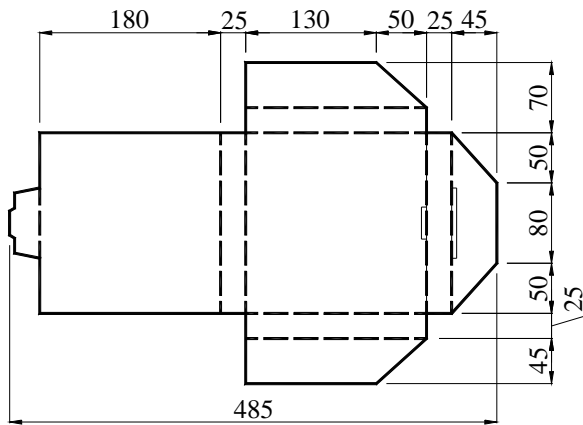

I PACKAGE(reference to EIA-481)

Tape Dimensions(unit : mm)

A	B	C	D	E	F	L1	W	t
1.50±0.2	4.0±0.2	8.0±0.1	7.5±0.2	16.0±0.2	2.0	7.4±0.1	5.4±0.1	0.3

Reel Dimensions(unit: mm)

G	H	I	J	K	L	M
2.5	13.5	21.6	60.0	178	17.5	1.6

*1000pcs/Reel

Carton Dimension (unit : mm)

1 reel = 1 Inner box

20 Inner boxes = 1 Carton

20kpcs = 1 Carton