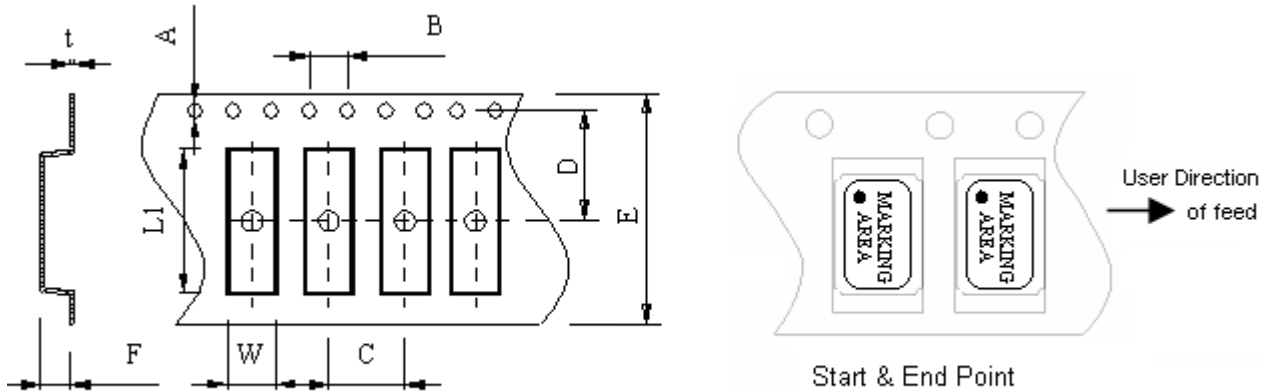

I PACKAGE(reference to EIA-481)

Tape Dimensions(unit : mm)

A	B	C	D	E	F	L1	W	t
1.50±0.2	4.0±0.2	8.0±0.1	7.5±0.2	16.0±0.2	2.0	7.4±0.1	5.4±0.1	0.3

Reel Dimensions(unit: mm)

G	H	I	J	K	L	M
2.5	13.5	21.6	60.0	178	17.5	1.6

*1000pcs/Reel

Carton Dimension (unit : mm)

1 reel = 1 Inner box

20 Inner boxes = 1 Carton

20kpcs = 1 Carton