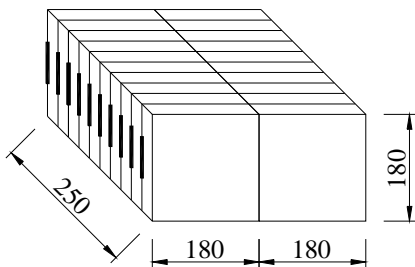

I PACKAGE(reference to EIA-481)

Tape Dimensions(unit : mm)

A	B	C	D	E	F	L1	W	t
1.50±0.2	4.0±0.2	8.0±0.1	7.5±0.2	16.0±0.2	2.0	7.4±0.1	5.4±0.1	0.3

Reel Dimensions(unit: mm)

G	H	I	J	K	L	M
2.5	13.5	21.6	60.0	178	17.5	1.6

*1000pcs/Reel

Carton Dimension (unit : mm)

1 reel = 1 Inner box

20 Inner boxes = 1 Carton

20kpcs = 1 Carton