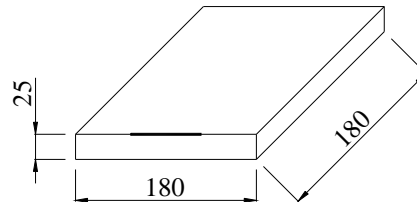

I PACKAGE(reference to EIA-481)

Tape Dimensions(unit : mm)

A	B	C	D	E	F	L1	W	t
1.50±0.2	4.0±0.2	8.0±0.1	7.5±0.2	16.0±0.2	2.0	7.4±0.1	5.4±0.1	0.3

Reel Dimensions(unit: mm)

G	H	I	J	K	L	M
2.5	13.5	21.6	60.0	178	17.5	1.6

*1000pcs/Reel

Carton Dimension (unit : mm)

1 reel = 1 Inner box

20 Inner boxes = 1 Carton

20kpcs = 1 Carton