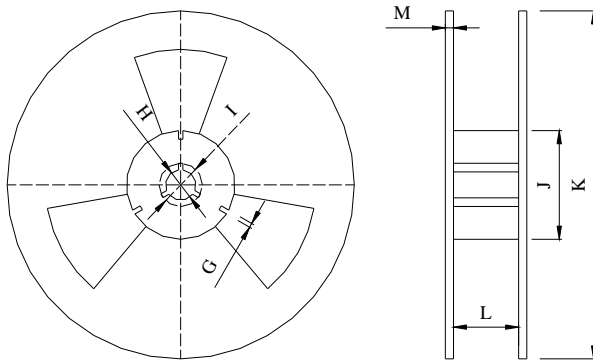

I PACKAGE(reference to EIA-481)

Tape Dimensions(unit : mm)

A	B	C	D	E	F	L1	W	t
1.50±0.2	4.0±0.2	8.0±0.1	7.5±0.2	16.0±0.2	2.0	7.4±0.1	5.4±0.1	0.3

Reel Dimensions(unit: mm)

G	H	I	J	K	L	M
2.5	13.5	21.6	60.0	178	17.5	1.6

*1000pcs/Reel

Carton Dimension (unit : mm)

1 reel = 1 Inner box

20 Inner boxes = 1 Carton

20kpcs = 1 Carton