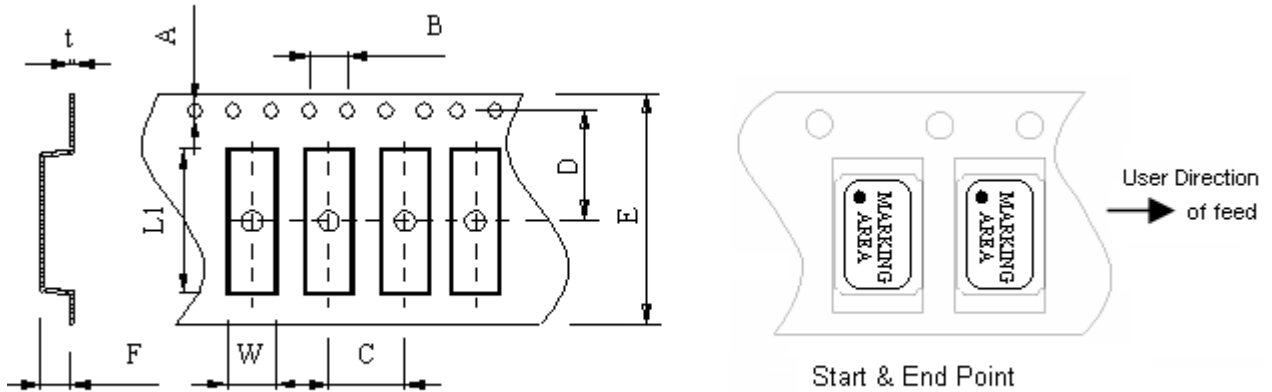

**I PACKAGE(reference to EIA-481)**

*Tape Dimensions(unit : mm)*

A	B	C	D	E	F	L1	W	t
1.50±0.2	4.0±0.2	4.0±0.1	3.5±0.2	8.0±0.2	1.3	3.4±0.1	2.7±0.1	0.3

*Reel Dimensions(unit: mm)*

G	H	I	J	K	L	M
2.5	13.5	21.6	60.0	178	13.5	1.6

\*3000pcs/Reel

Carton Dimension (unit : mm)

1 reel = 1 Inner box

20 Inner boxes = 1 Carton

60kpcs = 1 Carton