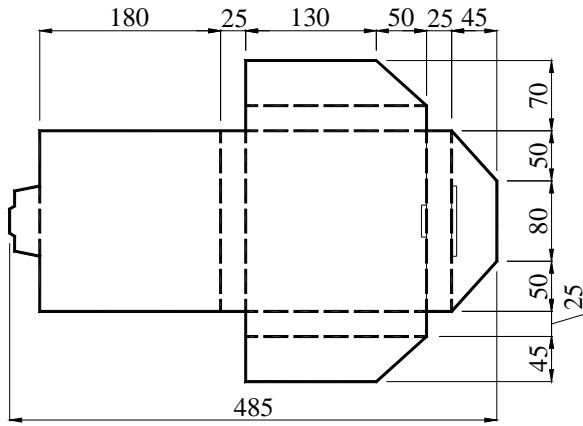

**I PACKAGE(reference to EIA-481)**

*Tape Dimensions(unit : mm)*

A	B	C	D	E	F	L1	W	t
1.50±0.2	4.0±0.2	4.0±0.1	3.5±0.2	8.0±0.2	1.3	3.4±0.1	2.7±0.1	0.3

*Reel Dimensions(unit: mm)*

G	H	I	J	K	L	M
2.5	13.5	21.6	60.0	178	13.5	1.6

\*3000pcs/Reel

Carton Dimension (unit : mm)

1 reel = 1 Inner box

20 Inner boxes = 1 Carton

60kpcs = 1 Carton