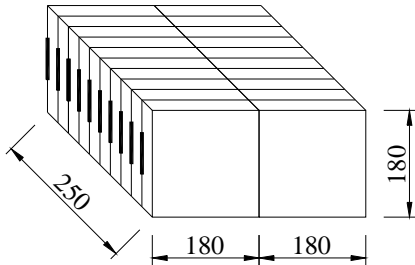

**I PACKAGE(reference to EIA-481)**

*Tape Dimensions(unit : mm)*

A	B	C	D	E	F	L1	W	t
1.50±0.2	4.0±0.2	4.0±0.1	3.5±0.2	8.0±0.2	1.3	3.4±0.1	2.7±0.1	0.3

*Reel Dimensions(unit: mm)*

G	H	I	J	K	L	M
2.5	13.5	21.6	60.0	178	13.5	1.6

\*3000pcs/Reel

Carton Dimension (unit : mm)

1 reel = 1 Inner box

20 Inner boxes = 1 Carton

60kpcs = 1 Carton