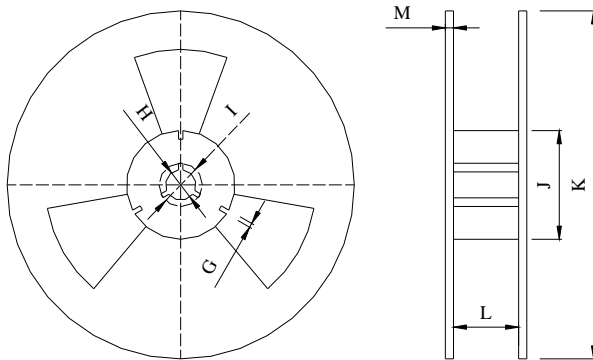

**I PACKAGE(reference to EIA-481)**

*Tape Dimensions(unit : mm)*

A	B	C	D	E	F	L1	W	t
1.50±0.2	4.0±0.2	4.0±0.1	3.5±0.2	8.0±0.2	1.3	3.4±0.1	2.7±0.1	0.3

*Reel Dimensions(unit: mm)*

G	H	I	J	K	L	M
2.5	13.5	21.6	60.0	178	13.5	1.6

\*3000pcs/Reel

Carton Dimension (unit : mm)

1 reel = 1 Inner box

20 Inner boxes = 1 Carton

60kpcs = 1 Carton