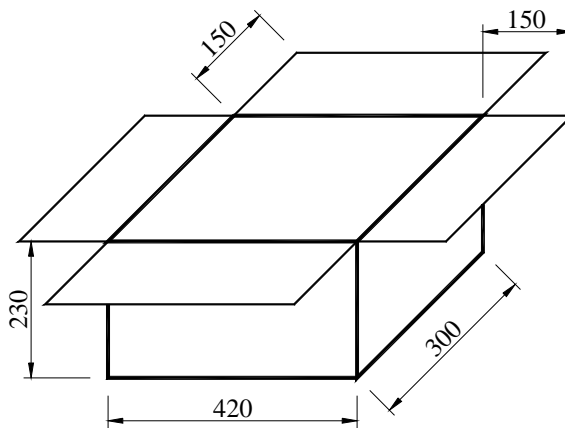

**I PACKAGE(reference to EIA-481)**

*Tape Dimensions(unit : mm)*

A	B	C	D	E	F	L1	W	t
1.50±0.2	4.0±0.2	4.0±0.1	3.5±0.2	8.0±0.2	1.3	3.4±0.1	2.7±0.1	0.3

*Reel Dimensions(unit: mm)*

G	H	I	J	K	L	M
2.5	13.5	21.6	60.0	178	13.5	1.6

\*3000pcs/Reel

Carton Dimension (unit : mm)

1 reel = 1 Inner box

20 Inner boxes = 1 Carton

60kpcs = 1 Carton