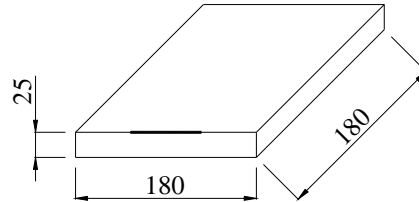

**I PACKAGE(reference to EIA-481)**

*Tape Dimensions(unit : mm)*

A	B	C	D	E	F	L1	W	t
1.50±0.2	4.0±0.2	4.0±0.1	3.5±0.2	8.0±0.2	1.3	3.4±0.1	2.7±0.1	0.3

*Reel Dimensions(unit: mm)*

G	H	I	J	K	L	M
2.5	13.5	21.6	60.0	178	13.5	1.6

\*3000pcs/Reel

Carton Dimension (unit : mm)

1 reel = 1 Inner box

20 Inner boxes = 1 Carton

60kpcs = 1 Carton